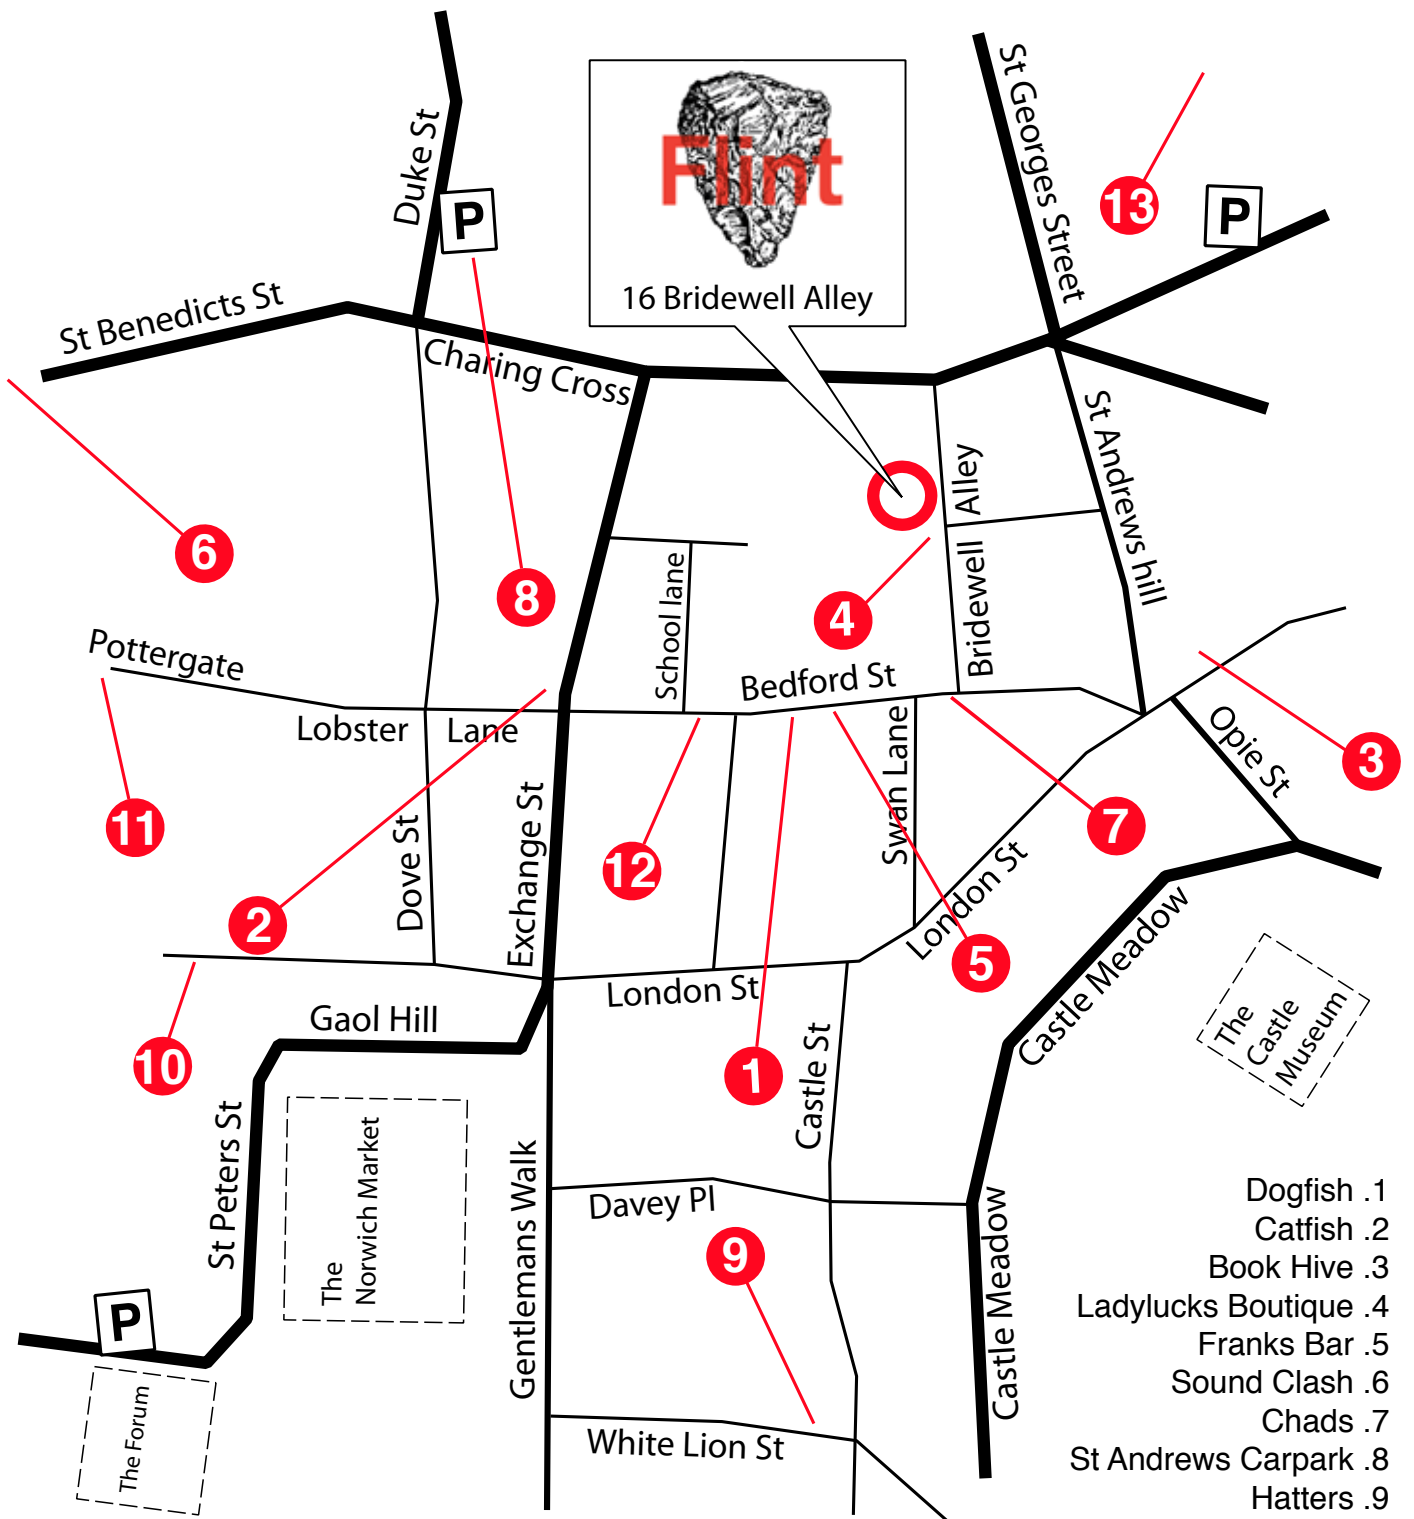

Flint map

- Dogfish .1
- Catfish .2
- Book Hive .3
- Ladylocks Boutique .4
- Franks Bar .5
- Sound Clash .6
- Chads .7
- St Andrews Carpark .8
- Hatters .9
- Philip Brown .10
- Walkers .11
- Gallyons.12
- The Window .13